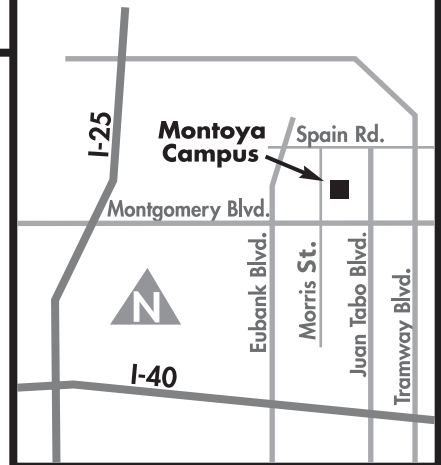

Spain Rd.

Morris St.

Juan Tabo Blvd.

CNM MONTOYA CAMPUS

4700 Morris Ave. NE
Albuquerque, NM 87111-3704
(505) 224-5551

Montgomery Blvd.

MONTOYA CAMPUS LOCATOR MAP

- G:** G Building
- H:** H Building
- I:** I Building
- J:** J Building
- K:** K Building
- P:** P Building (Maintenance)
- TW:** Tom Wiley Hall