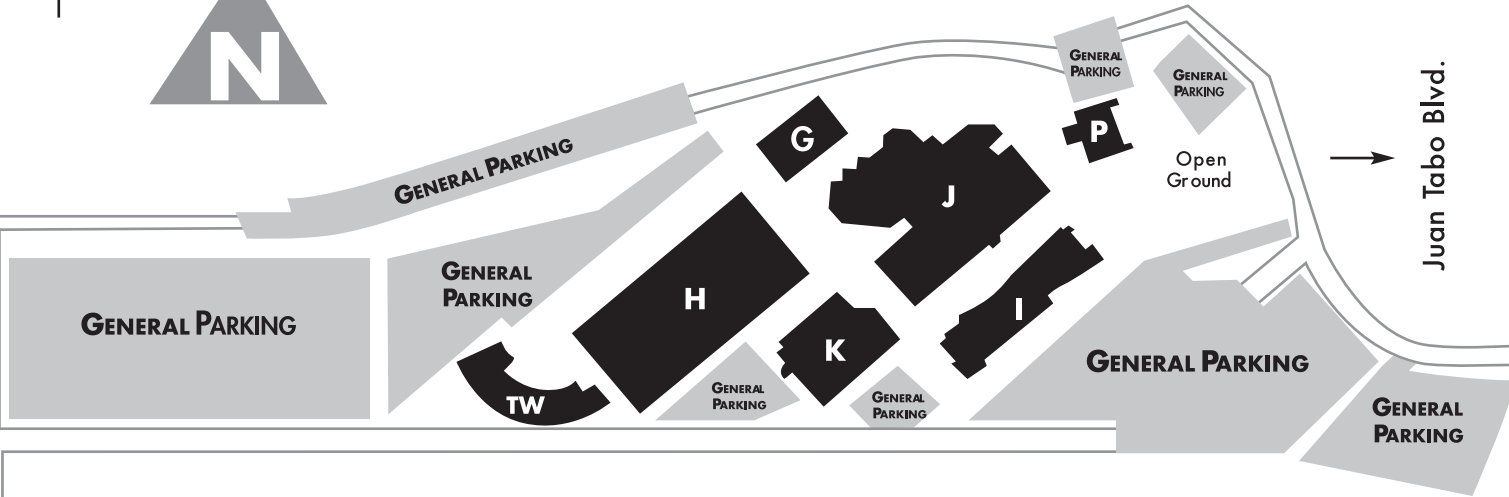

Spain Rd.

Morris St.

Juan Tabo Blvd.

CNM MONTOYA CAMPUS

4700 Morris Ave. NE
Albuquerque, NM 87111-3704
(505) 224-5551

Montgomery Blvd.

MONTOYA CAMPUS LOCATOR MAP

- G:** G Building
- H:** H Building
- I:** I Building
- J:** J Building
- K:** K Building
- P:** P Building (Maintenance)
- TW:** Tom Wiley Hall